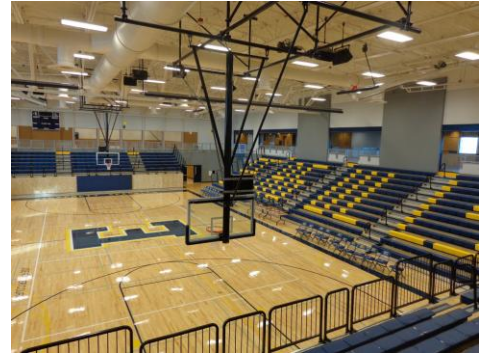

Everett High School Gym Modernization; Everett, WA