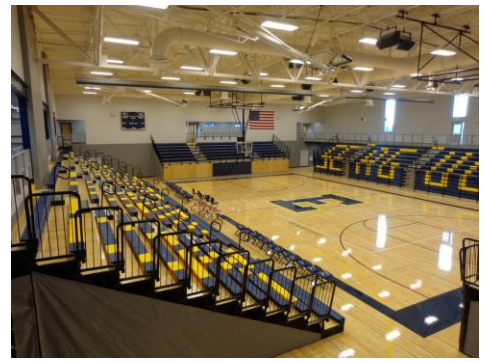

**ELECTRICAL
CONSULTANTS,
INC.**

19015 36th Ave. W., Suite E, Lynnwood, WA 98036 (425) 775-1799
www.awaelec.com

GYMNASIUMS

Everett High School Gym Modernization; Everett, WA
61,000 SF Modernization of Existing Gymnasium Building
2014

Tulalip Tribes Youth Center Gymnasium; Tulalip, WA
New 8,000 SF Youth Center Gymnasium
2011

Chelan Community Gymnasium Addition and Remodel; Chelan, WA
3,500 SF Addition to Existing Gymnasium
2010

Everett School District - Gymnasium Lighting Replacement; Everett, WA
Gymnasium Lighting Replacement for Emerson Elementary School,
Eisenhower Middle School and Forest View Elementary School
2011

The Marvin Williams Recreation Center; Bremerton, WA
New 18,759 SF Recreation Center
Year: Under Construction

Whittier Elementary School Modernization, Everett, WA
Complete School Renovation
2011

Hazel Valley Elementary School; Burien, WA
New Elementary School
2004

Everett High School Gym Modernization; Everett, WA